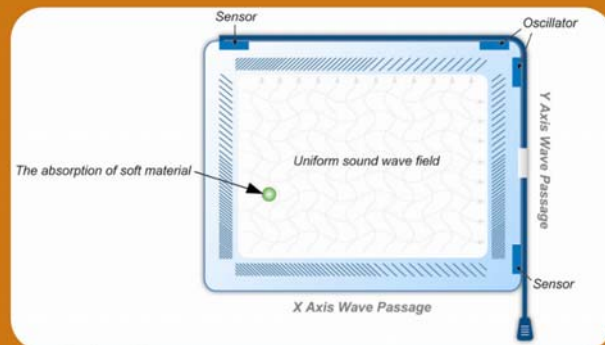

Standard: Sizes from 15".17".19".26".32"

Customized: Size from 10.4" to 32"

Controller
USB / RS-232 / Combo

共濟企業股份有限公司

GSW Series - Surface Acoustic Wave Touch Screen

CHARACTERISTICS

- High Transparency, 90%
- High Hardness Glass 7H
- High Reaction Sensitivity
- Long lifetime for 5 year warranty

SPECIFICATION

	Standard
Input Mode	Finger or Soft Material
Storage Temperature	-40°C~70°C
Operating Temperature	-20°C~50°C
Transparency	90% ↑
Accuracy	< 2 mm
Hardness	7H
Knock Test	50,000,000 times
Operating Force	85g
Glass Substrate	3mm
Controller Resolution	4096 * 4096
Controller Interface	Combo
Warranty	5 year